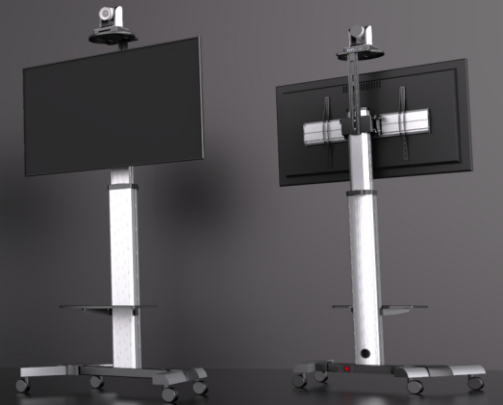

DESCRIPTION

nT07DD02G Smooth series display cart is a elegant telescopic av cart suitable for 42"-65" displays up to 45 Kgs. , compatible vesa up to 600 x 400 mm . It is a multipurpose AV cart with 1 plastic shelf for A V equipments . With cable management, power strip, camera mount - the cart gives full flexibility for multiple applications and ease of use. Heavy duty caster wheels enables smooth and easy movement .Allows portrait and Landscape orientation of display . Suitable for Conference rooms , Huddle rooms , Training rooms , Educational , Hospital , Reception and digital signage applications .

Specification

Material	:	Anodized aluminium, powder coated ms steel, ABS plastic
Material thickness	:	2mm
Weight Capacity	:	45kgs
Height	:	2000mm
Vesa	:	200x200, 200x400mm, 400x400mm, 600x400mm
Shelf	:	1 (456mm x 322mm)
Cable management	:	yes
PDU	:	Universal 6 amps-4 sockets
Caster wheels	:	"2" (m10)
Base size	:	730mmx756mm

Smooth Series Trolley

With Cable Routing and Camera Mount

Angle Adjustments

Rotation upto 90°

Webpage

Youtube