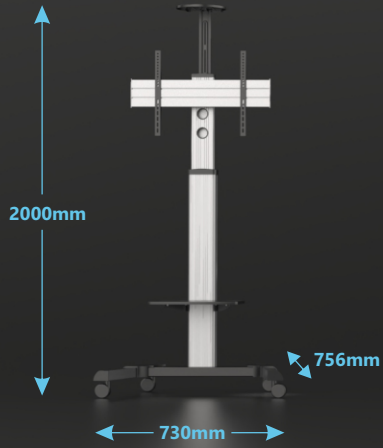

DESCRIPTION

nT07DD02G Smooth series display cart is a elegant telescopic av cart suitable for 42"-65" displays up to 45 Kgs. , compatible vesa up to 600 x 400 mm . It is a multipurpose AV cart with 1 plastic shelf for A V equipments . With cable management, power strip, camera mount - the cart gives full flexibility for multiple applications and ease of use. Heavy duty caster wheels enables smooth and easy movement .Allows portrait and Landscape orientation of display . Suitable for Conference rooms , Huddle rooms , Training rooms , Educational , Hospital , Reception and digital signage applications .

Specification

Material	:	Anodized aluminium, powder coated ms steel, ABS plastic
Material thickness	:	2mm
Weight Capacity	:	45kgs
Height	:	2000mm
Vesa	:	200x200, 200x400mm, 400x400mm, 600x400mm
Shelf	:	1 (456mm x 322mm)
Cable management	:	yes
PDU	:	Universal 6 amps-4 sockets
Caster wheels	:	"2" (m10)
Base size	:	730mmx756mm

Smooth Series Trolley

With Cable Routing and Camera Mount

Angle Adjustments

Rotation upto 90°

Webpage

Youtube